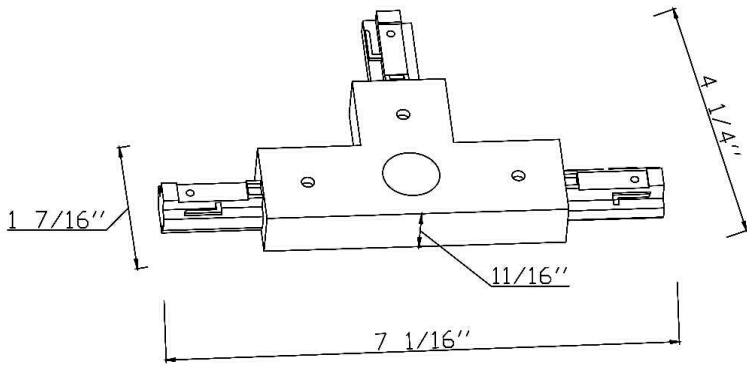

# KATC-BK

T-Connector for Track Section BK

Elitco Lighting

Project

Location

## PRODUCT DESCRIPTION

T-Connector for Track Section BK: Used to connect three pieces of track together in a "T" shape and carry the electricity. Can be used as a power feed with one knockout

**DIAMETER:** 7 1/16"×4 1/4"×11/16"